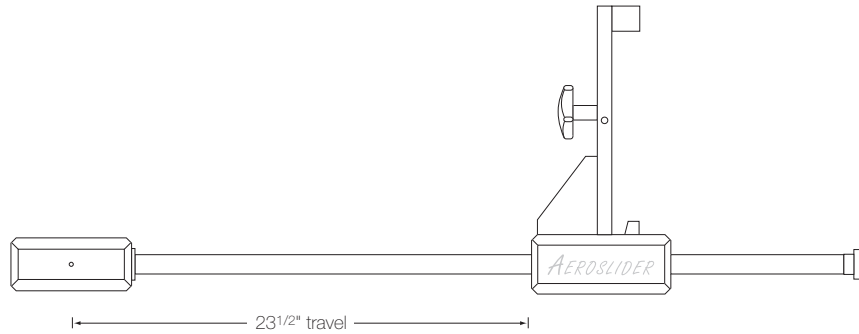

AEROSLIDER

Aerocrane

Designed for optimum performance w/Aerocrane Jib Arm

Technical Specifications

Height	Width	Length	Carrying Weight
2"	9 1/2"	2' 10"	28 lbs.

!! Caution !!

These specs. are included for general information only. Because of the many variables which affect the performance of the product, one should contact the source for more specific information.

Features

- Quiet operation
- Mounts to Mitchell or Euromounts
- Hardened steel rods
- Precision linear bearings
- Max camera load 90 lbs.

Aerocrane

16139 Wyandotte • Van Nuys • CA • 91406
www.aerocrane.com